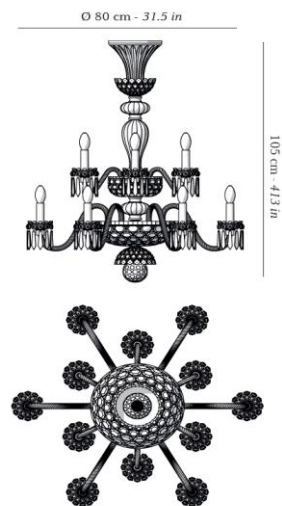

ST[®] LOUIS

12 LIGHT ARLEQUIN CHANDELIER

TECHNICAL DATA SHEET

FEATURES

Product name 12 light Arlequin chandelier
 Reference 1a12b1defgg
 For digit a, d, e, f (decoration options and structure) see possibilities on page 2
 b= 1 : Europe/ 3 : US/ 4 : Japan

gg = (use digit 1 in b) Ø : standard version / CN : China version /
 SA : Middle east version / TW : Taiwan version / KC : Korea version /
 MA : Morocco version / GB : United Kingdom version

Material Cristal, metal structure chrome
 Electrical class Class I
 Tension 220-240V 50/60Hz (EU, GB, CN, KC, TW, MA version)
 100-127V 50/60Hz (US, JP version)
 IP 20
 Installation Inside
 Mounting Ceiling light

DIMENSIONS

Diameter 85 cm (31,5 in)
 Height 105 cm (41,3 in)
 Weight 24 kg

LIGHTING SOURCE

Quantity of bulb : 12
 Socket 100-127V : E12
 220-240V : E14
 Watt : Halogen : 40W max
 Led Retrofit : 5W max

SILHOUETTE