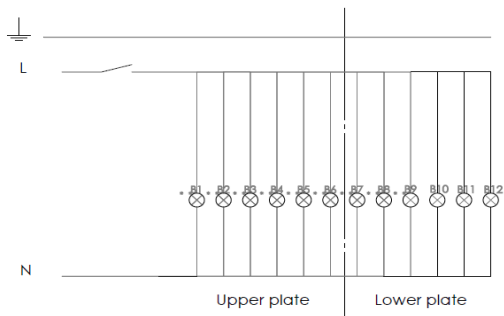

gg = (use digit 1 in b) Ø : standard version / CN : China version /
 SA : Middle east version / TW : Taiwan version / KC : Korea version /
 MA : Morocco version / GB : United Kingdom version

Material Cristal, metal structure chrome
 Electrical class Class I
 Tension 220-240V 50/60Hz (EU, GB, CN, KC, TW, MA version)
 100-127V 50/60Hz (US, JP version)
 IP 20
 Installation Inside
 Mounting Ceiling light

DIMENSIONS

Diameter 85 cm (31,5 in)
 Height 105 cm (41,3 in)
 Weight 24 kg

LIGHTING SOURCE

Quantity of bulb : 12
 Socket 100-127V : E12
 220-240V : E14
 Watt : Halogen : 40W max
 Led Retrofit : 5W max

SILHOUETTE

ELECTRICAL DIAGRAM

MAINTENANCE

Option possibilities

Digit	Category of information	Description	Corresponding number
a	Family	Arlequin dark blue black amber flannel-grey	R
		Arlequin amethyst chartreuse flannel-grey	S
		Arlequin black, clear frosted, flannel-grey	T
		Arlequin dark blue sky-blue flannel-grey	U
		Arlequin amethyst purple flannel-grey	V
c	Hurricane holder X height	No hurricane holder - long size chrome - no upper arms	1
		No hurricane holder - long size gold - no upper arms	A
d	Hurricane / Shade	without hurricanes or shades	0
		White shade	A
		Black shade	E
		Flannel-grey shade	F
e	Pendant / octagon	No pendants - no crystal chains	0
		Clear prism - no clear octagon - no crystal chains	1
		Clear prism - blue octagon - no crystal chains	2
		Clear prism - amber octagon - no crystal chains	6
		Clear prism - red octagon - no crystal chains	8
		Clear prism - with clear octagon - no crystal chains	J
		Clear prism - with square clear stone - no crystal chains	M
		Lilac prism - with clear octagon - no crystal chains	P
		Clear prism - black octagon - no crystal chains	S
		Satin finish prism - black octagon - no crystal chains	T
		No cups - no pendant	Z
f	Upper arms	No upper arms	0