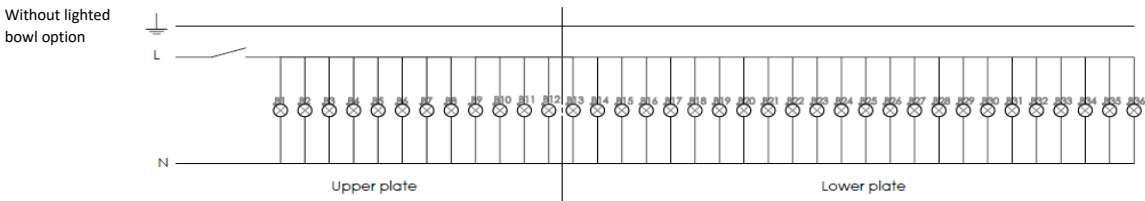

SILHOUETTE

ELECTRICAL DIAGRAM

MAINTENANCE

Option possibilities

Digit	Category of information	Description	Corresponding number
a	Family	Royal	B
		Royal flannel-grey	C
		Royal clear and flannel-grey	D
		Royal with amber cups	G
		Royal with blue cups	H
		Royal with amethyst cups	I
		Royal with chartreuse-green cups	J
		Royal with sky-blue cups	K
		Royal with flannel-grey cups	L
		Royal with black cups	M
c	Hurricane holder X height X upper arms	With hurricane holder - long size chrome - no upper arms	5
		With hurricane holder - long size chrome - with upper arms	7
		With hurricane holder - long size gold - no upper arms	E
		With hurricane holder - long size gold - with upper arms	G
d	Hurricane / Shade	without hurricanes or shades	0
		Lady	1
		Mary	2
		Victoria	3
		Apollo	4
		Apollo gold rim	5
		Apollo platinum rim	6
		Laetitia	7
		Thistle	9
		White shade	A
		Tommy	B
		Small Tommy	C
		Small with 36 bevel cut	D
		Black shade	E
		Flannel-grey shade	F
e	Pendant / octagon X crystal chain	No pendants - no crystal chains	0
		Clear prism - no clear octagon - no crystal chains	1
		Clear prism - blue octagon - no crystal chains	2
		No pendants - with crystal chains	3
		Clear prism - clear octagon - with crystal chains	4
		Clear prism - blue octagon - with crystal chains	5
		Clear prism - amber octagon - no crystal chains	6
		Clear prism - amber octagon - with crystal chains	7
		Clear prism - red octagon - no crystal chains	8
		Clear prism - red octagon - with crystal chains	9
		Pear - clear octagon - no crystal chains	A
		Pear - clear octagon - with crystal chains	B
		Pear - blue octagon - with crystal chains	C
		Pear - amber octagon - with crystal chains	D
		Pear - red octagon - with crystal chains	E
		Pear - blue octagon - no crystal chains	F
		Pear - amber octagon - no crystal chains	G
		Pear - red octagon - no crystal chains	H
		Clear prism - with clear octagon - no crystal chains	J
		Clear prism - no clear octagon - with crystal chains	K
		Clear prism - with square clear stone - with crystal chains	L
		Clear prism - with square clear stone - no crystal chains	M
		Lilac prism - with clear octagon - with crystal chains	N
		Lilac prism - with clear octagon - no crystal chains	P
Clear prism - black octagon - with crystal chains	R		
Clear prism - black octagon - no crystal chains	S		
Satin finish prism - black octagon - no crystal chains	T		
No cups - no pendant	Z		
f	Upper arms	No upper arms	0
		Spirale upper arms large model	4
		Curved upper arms large model with pear	5
		Curved upper arms large model with bell caps	6