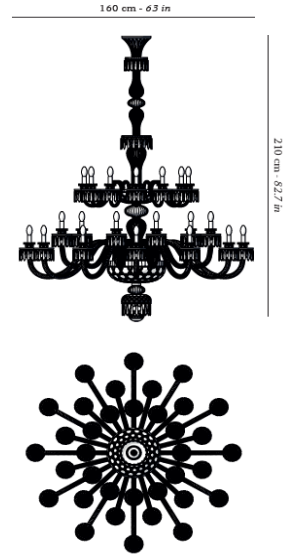

ST® LOUIS

36 LIGHT ROYAL LONG CHANDELIER

TECHNICAL DATA SHEET

FEATURES

Product name: 36 light Royal long chandelier
Reference: 1a36bcdefgg
For digit a, c, d, e, f (decoration options and structure) see possibilities on page 2
b= 1 : Europe/ 3 : US/ 4 : Japan/ C : Europe + lighted bowl/ D : US + lighted bowl
E : Japan + lighted bowl

gg = (use digit 1 in b) Ø : standard version / CN : China version /
SA : Middle east version / TW : Taiwan version / KC : Korea version /
MA : Morocco version / GB : United Kingdom version

Material: Cristal, metal structure chrome or gold
Electrical class: Class I
Tension: 220-240V 50/60Hz (EU, GB, CN, KC, TW, MA version)
100-127V 50/60Hz (US, JP version)
IP: 20
Installation: Inside
Mounting: Ceiling light

DIMENSIONS

Diameter: 160 cm (63 in)
Height without upper arm option: 210 cm (82,7 in)
Height with upper arm option: 215 cm (84,6 in)
Weight
without hurricanes: 117 kg
with hurricanes: 142 kg
if upper arm option: +15 kg
if lighted bowl option: +5 kg

LIGHTING SOURCE

Quantity of bulb : 36
Socket: 100-127V : E12
220-240V : E14
Watt : Halogen : 40W max
Led Retrofit : 5W max

IF LIGHTED BOWL OPTION

Quantity of bulb : 8
Socket: 100-240V : G9
Watt : Led Retrofit : 5W max

SILHOUETTE