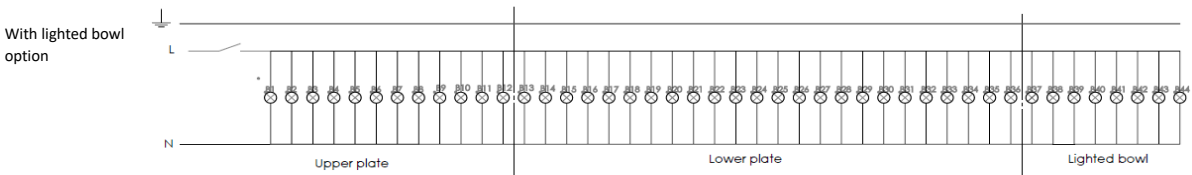

SILHOUETTE

ELECTRICAL DIAGRAM

MAINTENANCE

Option possibilities

Digit	Category of information	Description	Corresponding number
a	Family	Royal	B
		Royal flannel-grey	C
		Royal clear and flannel-grey	D
		Royal with amber cups	G
		Royal with blue cups	H
		Royal with amethyst cups	I
		Royal with chartreuse-green cups	J
		Royal with sky-blue cups	K
		Royal with flannel-grey cups	L
		Royal with black cups	M
c	Hurricane holder X height X upper arms	With hurricane holder - long size chrome - no upper arms	5
		With hurricane holder - long size chrome - with upper arms	7
		With hurricane holder - long size gold - no upper arms	E
		With hurricane holder - long size gold - with upper arms	G
d	Hurricane / Shade	without hurricanes or shades	0
		Lady	1
		Mary	2
		Victoria	3
		Apollo	4
		Apollo gold rim	5
		Apollo platinum rim	6
		Laetitia	7
		Thistle	9
		White shade	A
		Tommy	B
		Small Tommy	C
		Small with 36 bevel cut	D
		Black shade	E
		Flannel-grey shade	F
e	Pendant / octagon X crystal chain	No pendants - no crystal chains	0
		Clear prism - no clear octagon - no crystal chains	1
		Clear prism - blue octagon - no crystal chains	2
		No pendants - with crystal chains	3
		Clear prism - clear octagon - with crystal chains	4
		Clear prism - blue octagon - with crystal chains	5
		Clear prism - amber octagon - no crystal chains	6
		Clear prism - amber octagon - with crystal chains	7
		Clear prism - red octagon - no crystal chains	8
		Clear prism - red octagon - with crystal chains	9
		Pear - clear octagon - no crystal chains	A
		Pear - clear octagon - with crystal chains	B
		Pear - blue octagon - with crystal chains	C
		Pear - amber octagon - with crystal chains	D
		Pear - red octagon - with crystal chains	E
		Pear - blue octagon - no crystal chains	F
		Pear - amber octagon - no crystal chains	G
		Pear - red octagon - no crystal chains	H
		Clear prism - with clear octagon - no crystal chains	J
		Clear prism - no clear octagon - with crystal chains	K
		Clear prism - with square clear stone - with crystal chains	L
		Clear prism - with square clear stone - no crystal chains	M
		Lilac prism - with clear octagon - with crystal chains	N
		Lilac prism - with clear octagon - no crystal chains	P
Clear prism - black octagon - with crystal chains	R		
Clear prism - black octagon - no crystal chains	S		
Satin finish prism - black octagon - no crystal chains	T		
No cups - no pendant	Z		
f	Upper arms	No upper arms	0
		Spirale upper arms large model	4
		Curved upper arms large model with pear	5
		Curved upper arms large model with bell caps	6