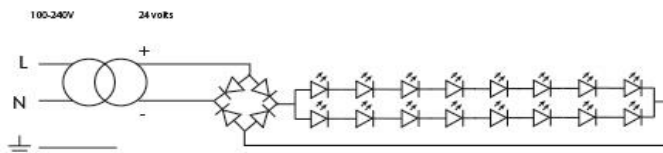

ELECTRICAL DIAGRAM