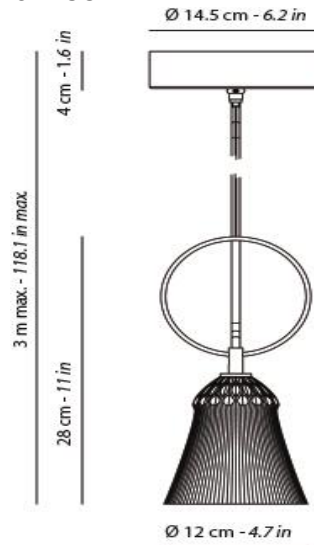

APOLLO PENDANT LIGHT

TECHNICAL DATA SHEET

FEATURES

Product name	APOLLO PENDANT LIGHT
Code	101707 aabb aa = 00 : clear crystal / 16 : flannel-grey crystal / 24 : amethyst crystal / 25 : chartreuse green crystal bb = Ø : standard and US version / CN : China version (CCC) / SA : Middle East version / TW : Taiwan version (BSMI) / EG : Egypt version / MA : Morocco version / GB : United Kingdom version
Material	Crystal, Chrome-plated brass and chrome-plated aluminium structure.
Electrical class	Class I
Watt	3W
Voltage	100-240V 50/60Hz
Dimming	No dimmable
IP	20
Installation	Intérieur
Mounting	Ceiling light - Pendant

SILHOUETTE

DIMENSIONS

Diameter	12cm (4,7in)
Height	28cm (11in)
Adjustable height	3m max.
Weight	1kg

LAMPS INCLUDED

Category	LED
Quantity	1
Color temperature	Warm light

This luminaire contains built-in LED lamps.