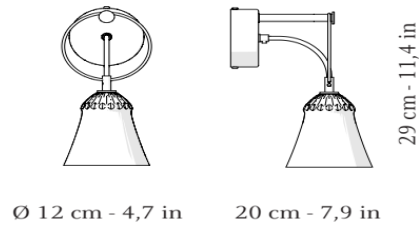

FEATURES

Product name APOLLO SCONCE
Code **101707**aabb
aa = 00 : clear crystal / 16 : flannel-grey crystal / 24 : amethyst crystal / 25 : chartreuse green crystal
bb = Ø : standard and US version / CN : China version (CCC) / SA : Middle East version / TW : Taiwan version (BSMI) / EG : Egypt version / MA : Morocco version / GB : United Kingdom version

SILHOUETTE