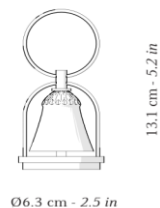

ST LOUIS

APOLLO VOTIVE

TECHNICAL DATA SHEET

FEATURES

Product name
Code

APOLLO VOTIVE
101735aabb
aa = 00 : clear crystal / 24 : amethyst
crystal / 25 : chartreuse green crystal
bb = Ø : standard version / SA :
Middle East version / GB : United
Kingdom version

SILHOUETTE

Material
Electrical class
Watt
Voltage
Dimming
IP
Installation
Mounting

Crystal, Chrome-plated metal
structure
Class III
0,2W
3V CC (CR2025)
No
20
Inside
Freestanding lamp

DIMENSIONS

Diameter
Height
Weight

6,3cm (2,5in)
13,1cm (5,2in)
0,2kg

LAMPS INCLUDED

Category
Quantity
Color temperature

LED
1
Warm white

This luminaire contains built-in LED lamps.