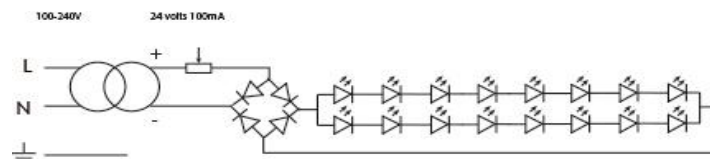

ELECTRICAL DIAGRAM

MAINTENANCE

* : The references of this product range are totally or partly covered by these certifications. Please check with customer service before ordering