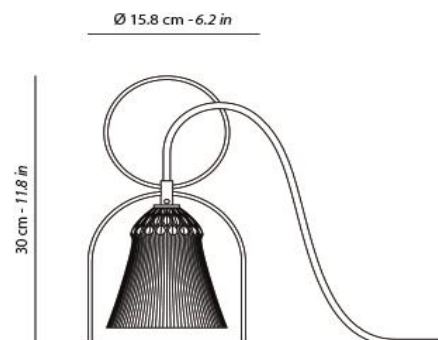

ST LOUIS

APOLLO TABLE LAMP

TECHNICAL DATA SHEET

FEATURES

Product name APOLLO TABLE LAMP
Code **101736aabb**
aa = 00 : clear crystal / 16 : flannel-grey crystal / 24 : amethyst crystal / 25 : chartreuse green crystal
bb = Ø : standard version / SA : Middle East version / EG : egypt version / MA : morocco version / GB : United Kingdom version

Material Crystal, Chrome-plated brass structure
Electrical class Class III
Watt 3W
Voltage 24V
Dimming Hand dimmer
IP 20
Installation Inside
Mounting Freestanding lamp

DIMENSIONS

Diameter 15,8cm (6,2in)
Height 30cm (11,8in)
Weight 1kg

CHARGER

Input voltage 100-240V 50/60Hz
Output voltage 24V
Electrical class Class II

LAMPS INCLUDED

Category LED
Quantity 1
Color temperature Warm white

This luminaire contains built-in LED lamps.

SILHOUETTE