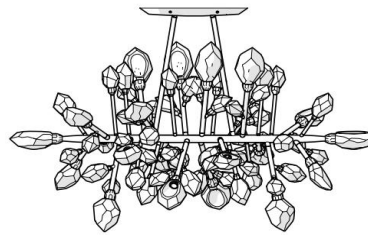

EXCESS 20-LIGHT CHANDELIER

TECHNICAL DATA SHEET

FEATURES

Product name	EXCESS 20-LIGHT CHANDELIER
Code	12272000-- "--"= Ø : standard, US and Japan version / CN : China version (CCC) / SA : Middle East version / KC : Korea version / TW : Taiwan version (BSMI) / EG : Egypt version / MA : Morocco version / GB : United Kingdom version
Material	Crystal, Chrome-plated brass structure.
Electrical class	Class I
Voltage	100-240V 50/60Hz
IP	20
Installation	Inside
Mounting	Suspension

DIMENSIONS

Lenght	140 cm (55,1 in)
Width	70 cm (27,6 in)
Height	85 cm (33,5 in)
Weight	80 kg

NOT INCLUDED SOURCES

Category	HALOGEN
Quantity	20
Lbs	QT14
Watt	25 W max.
Socket	G9

ALTERNATIVE SOURCES

Category	LED RETROFIT
Quantity	20
Watt	5 W max.
Socket	G9

ELECTRICAL DIAGRAM

MAINTENANCE

SILHOUETTE

140 cm - 55,1 in

Ø70 cm - 27,6 in
85 cm - 33,5 in

Ø70 cm - 27,6 in