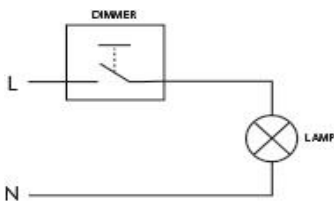

ELECTRICAL DIAGRAM