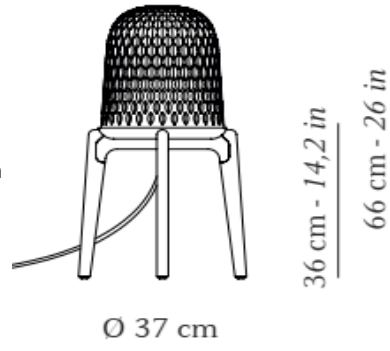

FOOTED TABLE LAMP FOLIA

TECHNICAL DATA SHEET

FEATURES

Product name FOOTED TABLE LAMP FOLIA
 Code **150a8bccdd**
 a = 6 : Dark wood / 7 : Clear wood
 b = 1 : Europe / 6 : US / 7 : JP / 8 : China
 cc = 00 : Clear crystal
 dd = TW : Taiwan version (BSMI) (use digit 6 in b) / SA : Middle East version / TW : Taiwan version (BSMI) / EG : Egypt version / MA : Morocco version / GB : United Kingdom version (use digit 1 in b)

DIMENSIONS

Diameter Ø 37 cm (14,6in)
 Height 66 cm (26in)
 Weight 9 kg

NOT INCLUDED SOURCES

Category HALOGEN
 Quantity 1
 Lbs D45
 Watt 50 W max.
 Socket E14 (EUROPE & CHINA VERSION)
 E12 (US & JP VERSION)

ALTERNATIVE SOURCES

Category LED RETROFIT
 Quantity 1
 Watt 5 W max.
 Socket E14 (EUROPE & CHINA VERSION)
 E12 (US & JP VERSION)

SILHOUETTE

ELECTRICAL DIAGRAM

MAINTENANCE

* : The references of this product range are totally or partly covered by these certifications. Please check with customer service before ordering