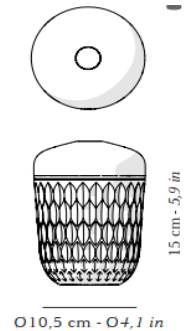

FOLIA MINI PORTABLE LAMP

TECHNICAL DATA SHEET

FEATURES

Product name FOLIA MINI PORTABLE LAMP
 Code **150aF5bbcc**
 a = B : Silver / C : Golden / D : Copper
 bb = 00 : clear crystal / 88 : satined crystal
 cc = Ø : Standard version / SA : Middle East version / EG : Egypt version / MA : Morocco version

Material Brushed anodized aluminium, crystal
 Electrical class Class III
 IP 44
 Installation Inside
 Mounting Freestanding lamp
 Rechargeable lithium battery

SILHOUETTE

INPUT

Rated voltage 5V
 Rated power 1W max.
CHARGEUR not included

DIMENSIONS

Diameter Ø 10,5cm (4,1in)
 Height 15cm (5,9in)
 Weight 1,2 kg

INTEGRATED SOURCES

Category LED
 Quantity 1
 Power 1W
 Luminous flux 90 lm
 Color temperature 2200 K (extra warm light) / 2700 K (warm light)
 Dimming 3 light intensity