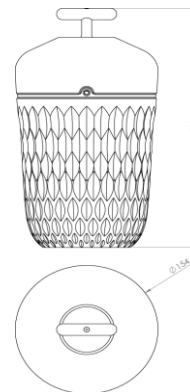

FOLIA PORTABLE LAMP

TECHNICAL DATA SHEET

FEATURES

Product name	FOLIA PORTABLE LAMP
Code	150aE5bbcc a = 6 : Dark wood / 7 : Clear wood / 9 : Black wood bb = 00 : clear crystal / 28 : amber crystal / 88 : frosted crystal cc = Ø : Standard version / SA : Middle East version / KC : Korea version / SG : singapore version / EG : Egypt version / MA : Morocco version
Material	Gold brushed anodized aluminium, ash wood, clear crystal
Electrical class	Class III
IP	20
Installation	Inside
Mounting	Freestanding lamp Rechargeable lithium battery with 8 hours' battery life.
Rated power	9W max.

SILHOUETTE

CHARGEUR

Input voltage	100-240V 50/60Hz
Output voltage	5V

DIMENSIONS

Diameter	Ø 15,4cm (6,1in)
Height	29cm (11,4in)
Weight	3 kg

INTEGRATED SOURCES

Category	LED
Quantity	1
Power	3W
Luminous flux	220 lm
Color temperature	2700 K
Colour rendering index (CRI)	> 90