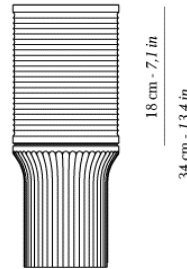

TECHNICAL DATA SHEET

FEATURES

Product name	CADENCE H340 TABLE LAMP CRYSTAL LAMPSHADE
Code	17076500 (EUROPE VERSION) 17076500US (US VERSION) 17076500JP (JAPAN VERSION) 17076500CN (CHINA VERSION) 17076500SA (SASO VERSION) 17076500GB (UK VERSION)
Material	Crystal, stainless steel socket holder, crystal lampshade
Electrical class	Class II
Voltage	220-240V 50/60Hz (EUROPE, CHINA, UK & SASO VERSION) 100-127V 50/60Hz (US & JAPAN VERSION)
Dimming	No
IP	20
Installation	Inside
Mounting	Freestanding lamp

SILHOUETTE

Ø12,5 cm - Ø4,9 in

DIMENSIONS

Diameter	12,5 cm (4,9in)
Height	34 cm (13,4in)
Weight	3 kg

LAMPS

Category	HALOGEN
Quantity	1
Lbs	D45
Watt	50 W max.
Socket	E14 (EUROPE AND CHINA VERSION) E12 (US AND JP VERSION)

ALTERNATIVE LAMP

Category	LED RETROFIT
Quantity	1
Watt	5 W ma.
Socket	E14 (EUROPE AND CHINA VERSION) E12 (US AND JP VERSION)

ELECTRICAL DIAGRAM

MAINTENANCE