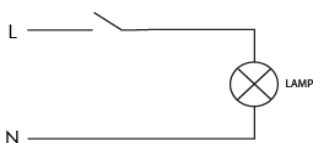

ELECTRICAL DIAGRAM