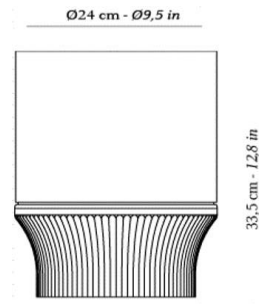

FEATURES

Product name	CADENCE H325 TABLE LAMP PAPER LAMPSHADE
Code	17076800 (EUROPE VERSION) 17076800US (US VERSION) 17076800JP (JAPAN VERSION) 17076800CN (CHINA VERSION) 17076800SA (SASO VERSION) 17076800GB (UK VERSION) "-": 0 (Chrome-plated) / 1 (Golden)
Material	Crystal, stainless steel structure, paper lampshade
Electrical class	Class II
Voltage	220-240V 50/60Hz (EUROPE, CHINA, UK & SASO VERSION) 100-127V 50/60Hz (US & JAPAN VERSION)
Dimming	No
IP	20
Installation	Inside
Mounting	Freestanding lamp

SILHOUETTE

DIMENSIONS

Diameter	24 cm (9,5in)
Height	33 cm (12,8in)
Weight	7 kg

LAMPS

Category	HALOGEN
Quantity	1
Lbs	A60
Watt	100 W max.
Socket	E27 (EUROPE AND CHINA VERSION) E26 (US AND JP VERSION)

ALTERNATIVE LAMP

Category	LED RETROFIT
Quantity	1
Watt	8 W max.
Socket	E27 (EUROPE AND CHINA VERSION) E26 (US, TW AND JP VERSION)

ELECTRICAL DIAGRAM

MAINTENANCE