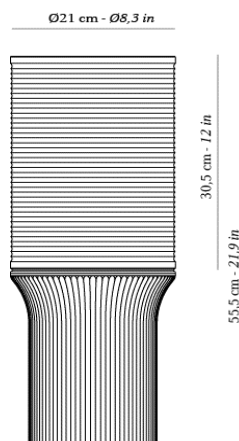

TECHNICAL DATA SHEET

FEATURES

Product name	CADENCE H555 TABLE LAMP CRYSTAL LAMPSHADE
Code	17077500 (EUROPE VERSION) 17077500US (US VERSION) 17077500JP (JAPAN VERSION) 17077500CN (CHINA VERSION) 17077500SA (SASO VERSION) 17077500GB (UK VERSION)
Material	Crystal, stainless steel socket holder, crystal lampshade
Electrical class	Class II
Voltage	220-240V 50/60Hz (EUROPE, CHINA, UK & SASO VERSION) 100-127V 50/60Hz (US & JAPAN VERSION)
Dimming	No
IP	20
Installation	Inside
Mounting	Freestanding lamp

SILHOUETTE

DIMENSIONS

Diameter	21 cm (8,3in)
Height	55,5 cm (21,9in)
Weight	10 kg

LAMPS

Category	HALOGEN
Quantity	1
Lbs	A60
Watt	100 W max.
Socket	E27 (EUROPE AND CHINA VERSION) E26 (US AND JP VERSION)

ALTERNATIVE LAMP

Category	LED RETROFIT
Quantity	1
Watt	8 W max.
Socket	E27 (EUROPE AND CHINA VERSION) E26 (US, TW AND JP VERSION)

ELECTRICAL DIAGRAM

MAINTENANCE