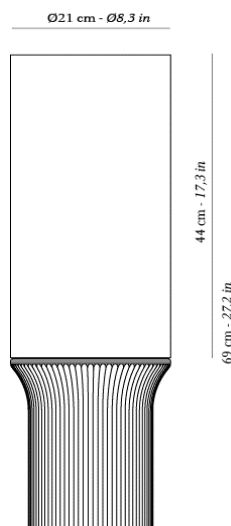

FEATURES

Product name	CADENCE H690 TABLE LAMP PAPER LAMPSHADE
Code	17077600 (EUROPE VERSION) 17077600US (US VERSION) 17077600JP (JAPAN VERSION) 17077600CN (CHINA VERSION) 17077600SA (SASO VERSION) 17077600GB (UK VERSION)
Material	Crystal, stainless steel socket holder, paper lampshade
Electrical class	Class II
Voltage	220-240V 50/60Hz (EUROPE, CHINA, UK & SASO VERSION) 100-127V 50/60Hz (US & JAPAN VERSION)
Dimming	No
IP	20
Installation	Inside
Mounting	Freestanding lamp

SILHOUETTE**DIMENSIONS**

Diameter	21 cm 8,3in)
Height	69 cm (27,2in)
Weight	6 kg

LAMPS

Category	HALOGEN
Quantity	1
Lbs	A60
Watt	100 W max.
Socket	E27 (EUROPE AND CHINA VERSION) E26 (US AND JP VERSION)

ALTERNATIVE LAMP

Category	LED RETROFIT
Quantity	1
Watt	8 W max.
Socket	E27 (EUROPE AND CHINA VERSION) E26 (US, TW AND JP VERSION)

ELECTRICAL DIAGRAM**MAINTENANCE**