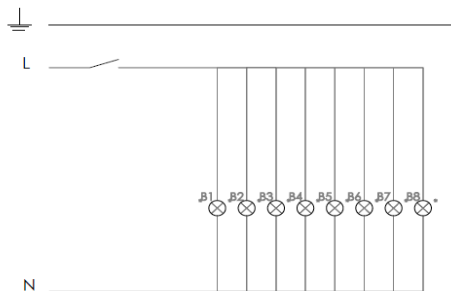

Material Cristal, metal structure chrome  
 Electrical class Class I  
 Tension 220-240V 50/60Hz (EU, GB, CN, KC, TW, MA version)  
 100-127V 50/60Hz (US, JP version)  
 IP 20  
 Installation Inside  
 Mounting Ceiling light

DIMENSIONS

Diameter 85 cm (33,5 in)  
 Height 80 cm (31,5 in)  
 Weight 25 kg

LIGHTING SOURCE

Quantity of bulb : 8  
 Socket 100-127V : E12  
 220-240V : E14  
 Watt : Halogen : 28W max  
 Led Retrofit : 5W max

SILHOUETTE

ELECTRICAL DIAGRAM

MAINTENANCE