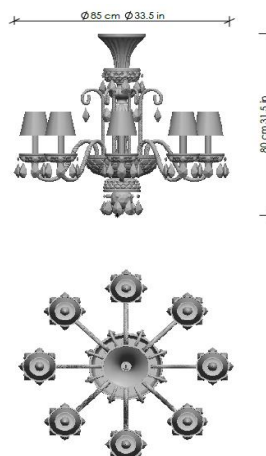

TECHNICAL DATA SHEET

FEATURES

Product name 8 light Royal Mystere short chandelier
Reference 1708b2AA0gg : standard version
b= 5 : Grand Siecle Europe/ 6 : Grand Siecle US/ 9 : Grand Siecle Japan
gg = (use reference 792023--) Ø : standard version / CN : China version /
SA : Middle east version / TW : Taiwan version / KC : Korea version /
MA : Morocco version / GB : United Kingdom version

Material Cristal, metal structure chrome
Electrical class Class I
Tension 220-240V 50/60Hz (EU, GB, CN, KC, TW, MA version)
100-127V 50/60Hz (US, JP version)
IP 20
Installation Inside
Mounting Ceiling light

DIMENSIONS

Diameter 85 cm (33,5 in)
Height 80 cm (31,5 in)
Weight 25 kg

LIGHTING SOURCE

Quantity of bulb : 8
Socket 100-127V : E12
220-240V : E14
Watt : Halogen : 28W max
Led Retrofit : 5W max

SILHOUETTE