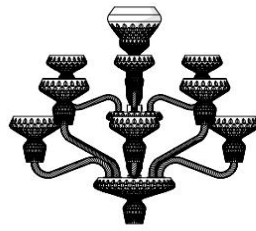

12-LIGHT FOLIA CHANDELIER

TECHNICAL DATA SHEET

FEATURES

Product name 12-LIGHT FOLIA CHANDELIER
 Code **1Y12a1bAccdd**
 a = 1 : Europe / 3 : US
 b = 1 : gold / 2 : chrome plated
 cc = 00 : clear crystal / 88 : Satined crystal
 dd = Ø : standard version / CN : China version (CCC) / SA : Middle East version / EG : egypt version / MA : morocco version / GB : United Kingdom version (use 1 digit in a) / US : US version / JP : Japan version (use 3 digit in a)

DIMENSIONS

Height 95 cm (37,4in)
 Diameter 95 cm (37,4in)
 Weight 45 kg

NOT INCLUDED SOURCES

Category HALOGEN
 Quantity 12
 Lbs D45
 Watt 40 W max.
 Socket E14 (EUROPE, CN, SA, EG, MA & GB VERSION)
 E12 (US & JP VERSION)

ALTERNATIVE SOURCES

Category LED RETROFIT
 Quantity 12
 Lbs D45
 Watt 5 W max.
 Socket E14 (EUROPE, CN, SA, EG, MA & GB VERSION)
 E12 (US & JP VERSION)

MAINTENANCE

SILHOUETTE

Ø 95 cm - 37.4 in

95 cm - 37.4 in