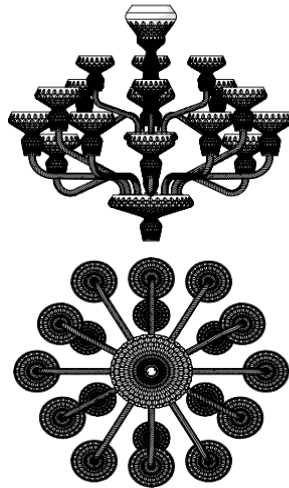

ST*LOUIS

18-LIGHT FOLIA CHANDELIER

TECHNICAL DATA SHEET

FEATURES

Product name 18-LIGHT FOLIA CHANDELIER
 Code **1Y18a1bAccdd**
 a = 1 : Europe / 3 : US
 b = 1 : gold / 2 : chrome plated
 cc = 00 : clear crystal / 88 : Satined crystal
 dd = Ø : standard version / CN : China version (CCC) / SA : Middle East version / EG : egypt version / MA : morocco version / GB : United Kingdom version (use 1 digit in a) / US : US version / JP : Japan version (use 3 digit in a)

DIMENSIONS

Height 105 cm (41,3in)
 Diameter 115 cm (45,3in)
 Weight 60 kg

NOT INCLUDED SOURCES

Category HALOGEN
 Quantity 18
 Lbs D45
 Watt 40 W max.
 Socket E14 (EUROPE, CN, SA, EG, MA & GB VERSION)
 E12 (US & JP VERSION)

ALTERNATIVE SOURCES

Category LED RETROFIT
 Quantity 18
 Lbs D45
 Watt 5 W max.
 Socket E14 (EUROPE, CN, SA, EG, MA & GB VERSION)
 E12 (US & JP VERSION)

MAINTENANCE

SILHOUETTE

Ø 115 cm - 45.3 in

105 cm - 41,3 in