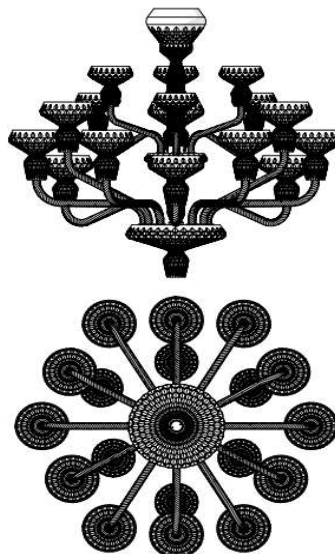

18-LIGHT FOLIA CHANDELIER

TECHNICAL DATA SHEET

FEATURES

Product name FOLIA 18L -CHANDELIER
 Code **1Y18a1bA**ccdd
 a = 1 : Europe / 3 : US
 b = 1 : gold / 2 : chrome plated
 cc = 00 : clear crystal / 88 : Satined crystal
 dd = Ø : standard version / CN : China version (CCC) / SA : Middle East version / EG : egypt version / MA : morocco version / GB : United Kingdom version (use 1 digit in a) / US : US version / JP : Japan version (use 3 digit in a)

DIMENSIONS

Height 105 cm (41,3in)
 Diameter 115 cm (45,3in)
 Weight 60 kg

NOT INCLUDED SOURCES

Category HALOGEN
 Quantity 18
 Lbs D45
 Watt 40 W max.
 Socket E14 (EUROPE, CN, SA, EG, MA & GB VERSION)
 E12 (US & JP VERSION)

ALTERNATIVE SOURCES

Category LED RETROFIT
 Quantity 18
 Lbs D45
 Watt 5 W max.
 Socket E14 (EUROPE, CN, SA, EG, MA & GB VERSION)
 E12 (US & JP VERSION)

ELECTRICAL DIAGRAM

MAINTENANCE

SILHOUETTE

Ø 115 cm - 45.3 in

105 cm - 41.3 in