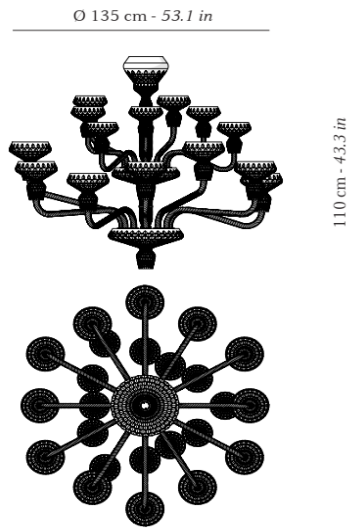

**FEATURES**

Product name 24-LIGHT FOLIA CHANDELIER  
 Code 1Y24a1bAccdd  
 a = 1 : Europe / 3 : US  
 b = 1 : gold / 2 : chrome plated  
 cc = 00 : clear crystal / 88 : Satined crystal  
 dd = Ø : standard version / CN : China version (CCC) / SA : Middle East version / EG : egypt version / MA : morocco version / GB : United Kingdom version (use 1 digit in a) / US : US version / JP : Japan version (use 3 digit in a)

Material Cristal, Chrome-plated or golden aluminium structure.  
 Electrical class Class I  
 Voltage 220-240V 50/60Hz (EUROPE, CN, SA, EG, MA & GB VERSION)  
 100-127V 50/60Hz (US & JP VERSION)  
 IP 20  
 Installation Inside  
 Mounting Pendant

**DIMENSIONS**

Height 110 cm (43,3in)  
 Diameter 135 cm (53,1in)  
 Weight 72 kg

**NOT INCLUDED SOURCES**

Category HALOGEN  
 Quantity 24  
 Lbs D45  
 Watt 40 W max.  
 Socket E14 (EUROPE, CN, SA, EG, MA & GB VERSION)  
 E12 (US & JP VERSION)

**ALTERNATIVE SOURCES**

Category LED RETROFIT  
 Quantity 24  
 Lbs D45  
 Watt 5 W max.  
 Socket E14 (EUROPE, CN, SA, EG, MA & GB VERSION)  
 E12 (US & JP VERSION)

**MAINTENANCE**

**SILHOUETTE**

\* : The references of this product range are totally or partly covered by these certifications. Please check with customer service before ordering