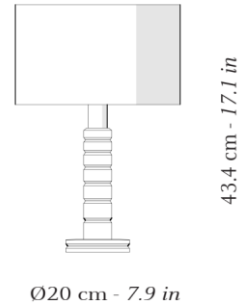

#### FEATURES

Product name	SMALL TABLE LAMP OXYMORE-ADIANTE
Code	<b>43007600</b> (EU version) <b>43007800</b> (US version)
Material	Crystal base, chrome-plated brass structure, cotton lampshade
Electrical class	Class II
Voltage	220-240V 50/60Hz (VERSION EUROPE) 100-127V 50/60Hz (VERSION US)
IP	20
Installation	Inside
Mounting	Freestanding lamp

#### DIMENSIONS

Diameter	Ø 20cm (7,9in)
Height	43,4cm (17,1in)
Weight	2 kg