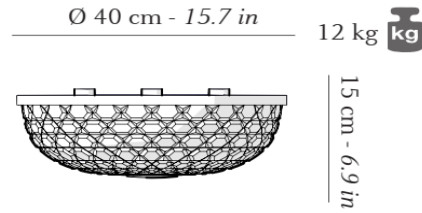

ROYAL SINGLE CEILING LIGHT

TECHNICAL DATA SHEET

FEATURES

Product name
Code

ROYAL SINGLE CEILING LIGHT

470aaa00bb

aaa = 394 : golden finish / 392 : chrome-plated finish / 405 : golden finish (US version) / 402 : chrome-plated finish (US version) / 407 : golden finish (Japan version) / 404 : chrome-plated finish (Japan version)

bb = Ø : IEC version / CN : China version (CCC) / SA : Middle East version / EG : Egypt version / MA : Morocco version / GB : United Kingdom version

SILHOUETTE

Material

Crystal, Golden or Chrome-plated aluminium structure.

Mounting

Ceiling

DIMENSIONS

Diameter

40 cm (15,7 in)

Height

15 cm (6,9 in)

Weight