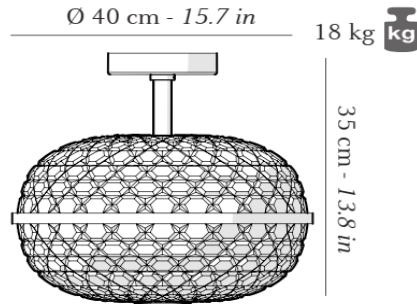

ROYAL DOUBLE CEILING LIGHT

TECHNICAL DATA SHEET

FEATURES

Product name
Code

ROYAL DOUBLE CEILING LIGHT

470aaa00bb

aaa = 395 : golden finish / 393 : chrome-plated finish / 411 : golden finish (US version) / 408 : chrome-plated finish (US version) / 413 : golden finish (Japan version) / 410 : chrome-plated finish (Japan version)

bb = Ø : IEC version / CN : China version (CCC) / SA : Middle East version / EG : Egypt version / MA : Morocco version / GB : United Kingdom version

SILHOUETTE

Material

Crystal, Golden or Chrome-plated aluminium structure.

Electrical class

Class I

Voltage

220-240V 50/60Hz (EU, GB, CN, SA EG, MA version)
100-127V 50/60Hz (US, JP version)

IP

20

Installation

Inside

Mounting

Ceiling

DIMENSIONS

Diameter

40 cm (15,7 in)

Height

35 cm (13,8 in)

Weight

18 kg

NOT INCLUDED SOURCES

Category

HALOGEN

Quantity

3

Watt

28 W max.

Socket

E14 (EU, GB, CN, SA EG, MA version)
E12 (US, JP version)

ALTERNATIVE SOURCES

Category

LED RETROFIT

Quantity

3

Watt

5 W max.

Socket

E14 (EU, GB, CN, SA EG, MA version)
E12 (US, JP version)

MAINTENANCE