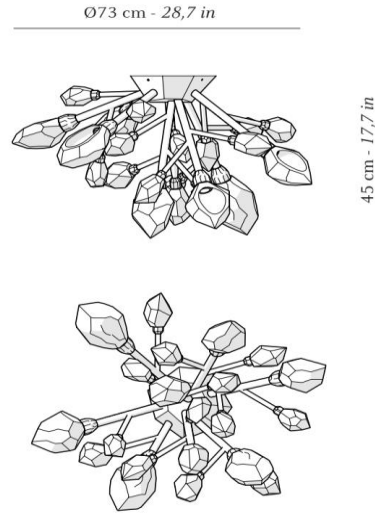

EXCESS 6-LIGHT CEILING LIGHT

TECHNICAL DATA SHEET

FEATURES

Product name	EXCESS 6-LIGHT CEILING LIGHT 64075300-- "--"= Ø : standard, US and Japan version / CN : China version (CCC) / SA : Middle East version / KC : Korea version / TW : Taiwan version (BSMI) / EG : Egypt version / MA : Morocco version / GB : United Kingdom version
Code	Crystal, Chrome-plated brass structure.
Material	Class I
Electrical class	100-240V 50/60Hz
Voltage	20
IP	Inside
Installation	Ceiling
Mounting	

SILHOUETTE

DIMENSIONS

Diameter	73 cm (28,7 in)
Height	45 cm (17,7 in)
Weight	30 kg

NOT INCLUDED SOURCES

Category	HALOGEN
Quantity	6
Lbs	QT14
Watt	25 W max.
Socket	G9

ALTERNATIVE SOURCES

Category	LED RETROFIT
Quantity	6
Watt	5 W max.
Socket	G9