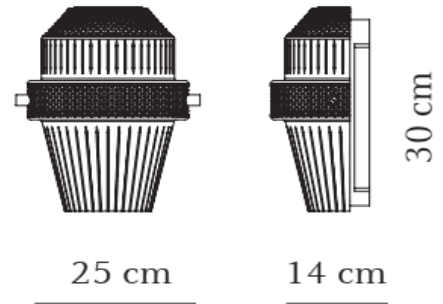

FEATURES

Product name	MATRICE SCONCE
Code	79210100 Nickel-plated 79217000 Pale gold +SA : Middle East version / +EG : egypt version / +MA : morocco version / +GB : United Kingdom version 79210600 Nickel-plated US 79217100 Pale gold US
Material	Nickel-plated aluminium / Pale golden aluminium, clear crystal
Electrical class	Class I
Voltage	110-240V 50/60Hz
IP	20
Installation	Inside
Mounting	Wall
Dimmable	no

DIMENSIONS

Height	30 cm (11,8in)
Width	25 cm (9,8in)
Ledge	14cm (5,5in)
Weight	6 kg

LIGHT SOURCES

Category	LED
Watt	11 W
Color temperature	Warm white

SILHOUETTE

ELECTRICAL DIAGRAM

MAINTENANCE