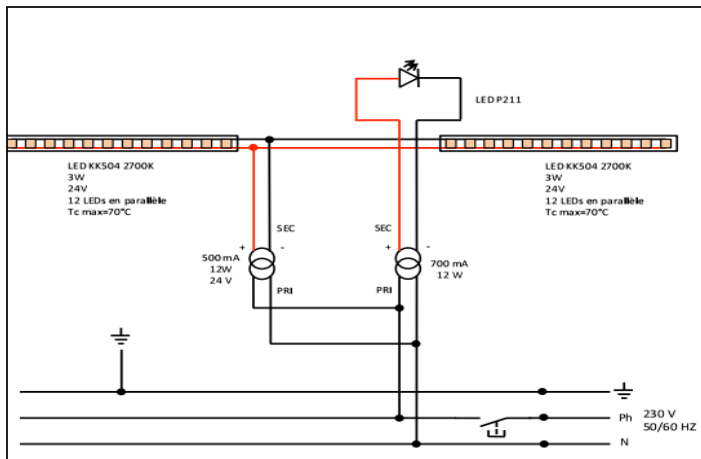

FEATURES

Product name	MATRICE SCONCE
Code	79210100 Nickel-plated 79217000 Pale gold +SA : Middle East version / +EG : egypt version / +MA : morocco version / +GB : United Kingdom version 79210600 Nickel-plated US 79217100 Pale gold US
Material	Nickel-plated aluminium / Pale golden aluminium, clear crystal
Electrical class	Class I
Voltage	110-240V 50/60Hz
IP	20
Installation	Inside
Mounting	Wall
Dimmable	no

DIMENSIONS

Height	30 cm (11,8in)
Width	25 cm (9,8in)
Ledge	14cm (5,5in)
Weight	6 kg

LIGHT SOURCES

Category	LED
Watt	11 W
Color temperature	Warm white

SILHOUETTE

ELECTRICAL DIAGRAM

MAINTENANCE