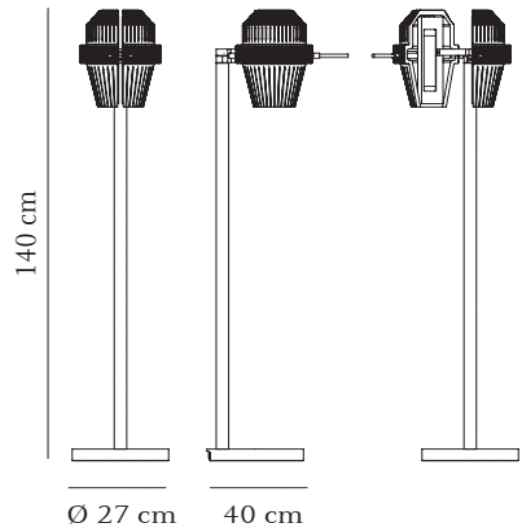

## MATRICE FLOOR LAMP

#### FEATURES

Product name	MATRICE FLOOR LAMP
Code	<b>79210300</b> Nickel-plated <b>79213400</b> Pale gold +SA : Middle East version / +EG : egypt version / +MA : morocco version / +GB : United Kingdom version <b>79213500</b> Pale gold US <b>79211000</b> Nickel-plated US
Material	Nickel-plated aluminium / Pale golden aluminium, clear crystal
Electrical class	Class I
Voltage	110-240V 50/60Hz
IP	20
Installation	Inside
Mounting	Freestanding lamp
Dimming	no

#### DIMENSIONS

Diameter	Ø 27cm (10,6in)
Height	140cm (55,1in)
Weight	14,5 kg

#### SOURCES INCLUDES

Category	LED
Watt	12 W
Color temperature	Warm white

This luminaire contains built-in LED lamps.