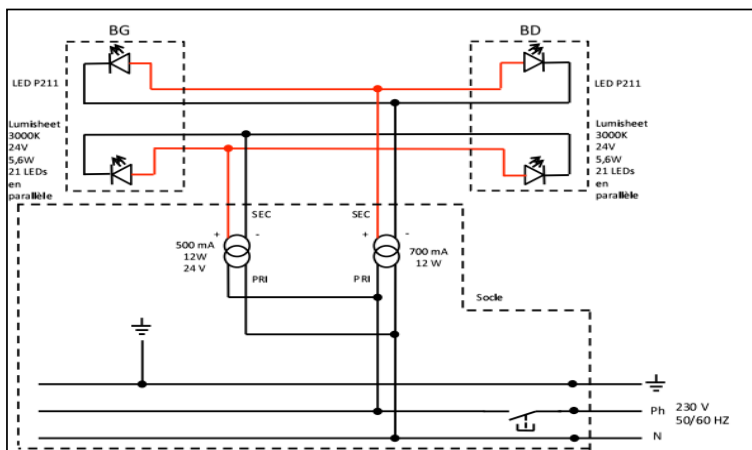

MATRICE TABLE LAMP

TECHNICAL DATA SHEET

FEATURES

Product name	MATRICE TABLE LAMP
Code	79210500 Nickel-plated 79217400 Pale gold +SA : Middle East version / +EG : egypt version / +MA : morocco version / +GB : United Kingdom version 79210800 Nickel-plated US 79217500 Pale gold US
Material	Nickel-plated aluminium / Pale golden aluminium, clear crystal
Electrical class	Class I
Input voltage	110-240V 50/60Hz
IP	20
Installation	Inside
Mounting	Freestanding lamp
Dimming	no

SILHOUETTE

DIMENSIONS

Diameter	Ø25cm (9,8in)
Height	40cm (15,7in)
Weight	12,5kg

SOURCES INCLUDES

Category	LED
Watt	12 W
Color temperature	Warm white

This luminaire contains built-in LED lamps.

ELECTRICAL DIAGRAM