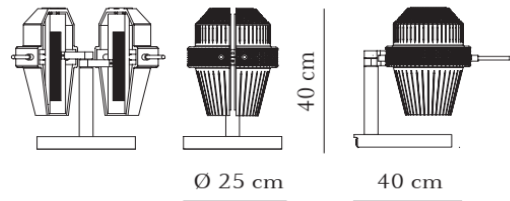

MATRICE TABLE LAMP

TECHNICAL DATA SHEET

FEATURES

Product name	MATRICE TABLE LAMP
Code	79210500 Nickel-plated 79217400 Pale gold +SA : Middle East version / +EG : egypt version / +MA : morocco version / +GB : United Kingdom version 79210800 Nickel-plated US 79217500 Pale gold US
Material	Nickel-plated aluminium / Pale golden aluminium, clear crystal
Electrical class	Class I
Input voltage	110-240V 50/60Hz
IP	20
Installation	Inside
Mounting	Freestanding lamp
Dimming	no

SILHOUETTE

DIMENSIONS

Diameter	Ø25cm (9,8in)
Height	40cm (15,7in)
Weight	12,5kg

SOURCES INCLUDES

Category	LED
Watt	12 W
Color temperature	Warm white

This luminaire contains built-in LED lamps.

ELECTRICAL DIAGRAM