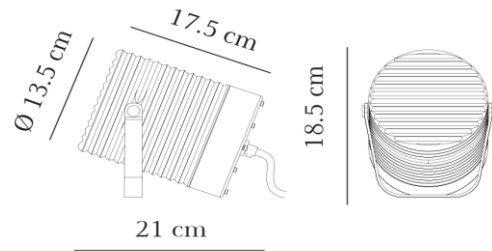

## PLEIN PHARE TABLE LAMP

#### FEATURES

Product name	PLEIN PHARE TABLE LAMP
Code	<b>79212000aa</b>
	aa = Ø : standard version / SA : Middle East version / EG : egypt version / MA : morocco version / GB : United Kingdom version
Material	Crystal, Chrome-plated metal structure
Electrical class	Class II
Watt	9W
Voltage	100-240V 50/60Hz
Dimming	Hand dimmer
IP	20
Installation	Inside
Mounting	Freestanding lamp

#### DIMENSIONS

Diameter	13,5cm (5,3in)
Length	17,5cm (6,9in)
Weight	3,7kg