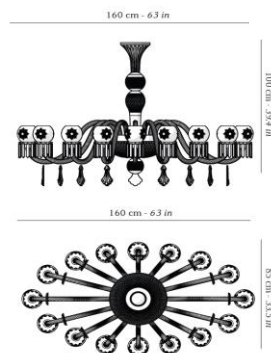

TECHNICAL DATA SHEET

FEATURES

Product name 16 light Maharadja oval chandelier
Reference 792191aabb : standard version
aa = 00 : clear crystal/ 28 : amber crystal

gg = (use reference 792191--) Ø : standard version / CN : China version /
SA : Middle east version / TW : Taiwan version / KC : Korea version /
MA : Morocco version / GB : United Kingdom version / JP : Japanese version
US : US version

Material Cristal, metal structure chrome
Electrical class Class I
Tension 220-240V 50/60Hz (EU, GB, CN, KC, TW, MA version)
100-127V 50/60Hz (US, JP version)
IP 20
Installation Inside
Mounting Ceiling light

DIMENSIONS

Length : 160 cm (63 in)
Width : 85 cm (33,5 in)
Height : 100 cm (39,4 in)
Weight 80 kg

LIGHTING SOURCE

Quantity of bulb : 16
Socket 100-127V : E12
220-240V : E14
Watt : Halogen : 40W max
Led Retrofit : 5W max

SILHOUETTE