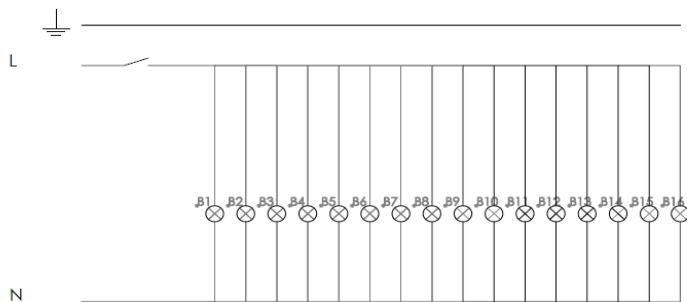

TECHNICAL DATA SHEET

FEATURES

Product name 16 light Maharadja oval chandelier
 Reference 792191aabb : standard version
 aa = 00 : clear crystal/ 28 : amber crystal

gg = (use reference 792191--) Ø : standard version / CN : China version /
 SA : Middle east version / TW : Taiwan version / KC : Korea version /
 MA : Morocco version / GB : United Kingdom version / JP : Japanese version
 US : US version

Material Cristal, metal structure chrome
 Electrical class Class I
 Tension 220-240V 50/60Hz (EU, GB, CN, KC, TW, MA version)
 100-127V 50/60Hz (US, JP version)
 IP 20
 Installation Inside
 Mounting Ceiling light

DIMENSIONS

Length : 160 cm (63 in)
 Width : 85 cm (33,5 in)
 Height : 100 cm (39,4 in)
 Weight 80 kg

LIGHTING SOURCE

Quantity of bulb : 16
 Socket 100-127V : E12
 220-240V : E14
 Watt : Halogen : 40W max
 Led Retrofit : 5W max

SILHOUETTE

ELECTRICAL DIAGRAM

MAINTENANCE