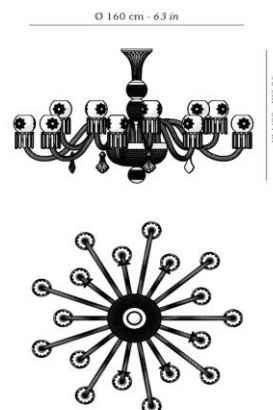

TECHNICAL DATA SHEET

FEATURES

Product name 18 light Maharadja horizontal chandelier
 Reference 792193aabb : standard version
 aa = 00 : clear crystal/ 28 : amber crystal

gg = (use reference 792193--) Ø : standard version / CN : China version /
 SA : Middle east version / TW : Taiwan version / KC : Korea version /
 MA : Morocco version / GB : United Kingdom version / JP : Japanese version
 US : US version

Material Cristal, metal structure chrome
 Electrical class Class I
 Tension 220-240V 50/60Hz (EU, GB, CN, KC, TW, MA version)
 100-127V 50/60Hz (US, JP version)
 IP 20
 Installation Inside
 Mounting Ceiling light

DIMENSIONS

Diameter 160 cm (63 in)
 Height 90 cm (35,4 in)
 Weight 82 kg

LIGHTING SOURCE

Quantity of bulb : 18
 Socket 100-127V : E12
 220-240V : E14
 Watt : Halogen : 40W max
 Led Retrofit : 5W max

SILHOUETTE