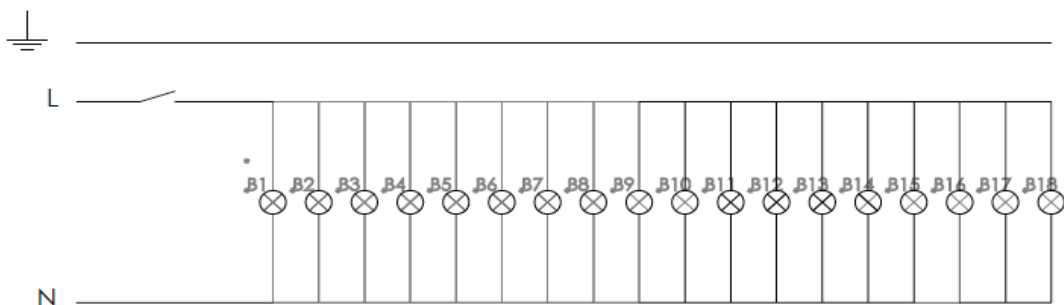

ELECTRICAL DIAGRAM