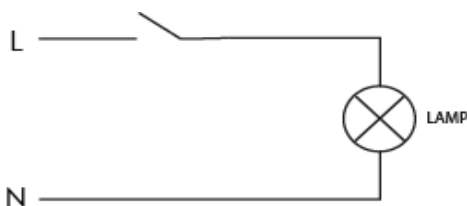

SMALL MATRICE SCONCE

TECHNICAL DATA SHEET

FEATURES

Product name	SMALL MATRICE SCONCE
Code	79219400aa chrome plated 79219500aa gold aa = Ø : standard version / CN : China version (CCC) / SA : Middle East version / EG : egypt version / MA : morocco version / GB : United Kingdom version
Material	polished stainless steel / Gold brass, clear crystal
Electrical class	Class II 220-240V 50/60Hz (EUROPE, CN, SA, EG, MA et GB VERSION)
Voltage	100-127V 50/60Hz (US VERSION)
IP	44
Installation	Inside
Mounting	Wall US version : compatible with J-box (non included)

SILHOUETTE

Ø12 cm - Ø4,7 in

15,5 cm - 6,1 in

DIMENSIONS

Diameter	Ø 12cm
Ledge	15,5cm
Weight	1,5 kg

NOT INCLUDED SOURCES

Category	HALOGEN
Quantity	1
Lbs	QT14
Watt	25 W max.
Socket	G9

ALTERNATIVE SOURCES

Category	LED
Quantity	1
Socket	G9
Watt	5 W max.

ELECTRICAL DIAGRAM

MAINTENANCE